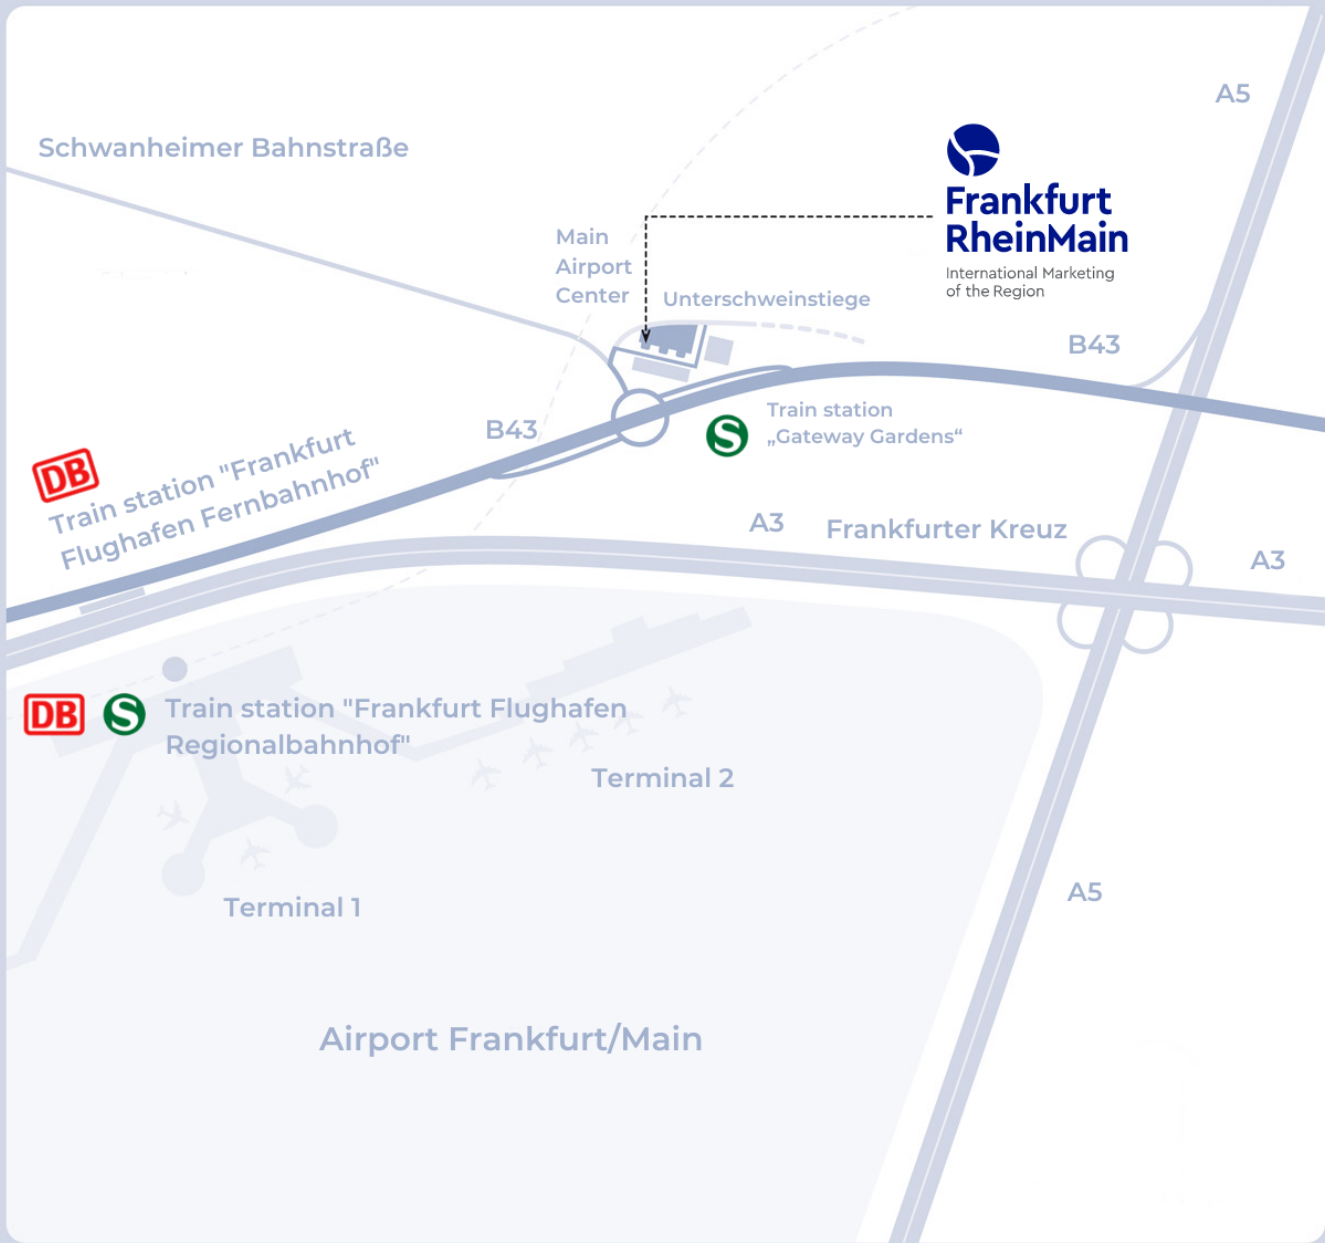

Towards Kasse

From Autobahn A5:

Leave the freeway at "Frankfurter Kreuz" exit "Flughafen-Nord" and take the B43 in the direction of the airport. In roughly 1km, take the exit "F-Schwanheim/F-Unterschweinstiege." When you reach "Steinberger Airport Hotel," turn left into Unterschweinstiege and follow the signs to the MAC parking garage.

From Autobahn A3 (coming from Offenbach/Würzburg):

Leave the A3 at the exit "Frankfurt-Süd" and drive on the B43 in the direction of the airport. In roughly 4km, take the exit "F-Schwanheim/F-Unterschweinstiege." At the traffic circle, exit in the direction of "Steinberger Airport Hotel/Parkhaus MAC" and follow the signs.

From Autobahn A3 (coming from Wiesbaden/Mainz):

Leave the A3 at the exit "Kelsterbach" and drive on the B43 in the direction of the airport. In roughly 3km, take the exit "F-Schwanheim/F-Unterschweinstiege." At the traffic circle, exit in the direction of "Steinberger Airport Hotel/Parkhaus MAC" and follow the signs.

Towards Köln

Towards Würzburg

Towards Basel

By regional train:

Take the S8 or S9 train to the "Gateway Gardens" station, which is only a 9 minute ride from Frankfurt Main Station. Once at the station, exit in the direction of "Bessie - Coleman - Straße." From there it is a 10 minute walk to the MAC: Follow the "Edmund -Rumpler -Straße," past the DB - Schenker building. Take the pedestrian underpass under the B43 to the "Esso" gas station, which you cross. From here, a footpath leads to the Main Airport Center, where you will find us on the 9th floor.